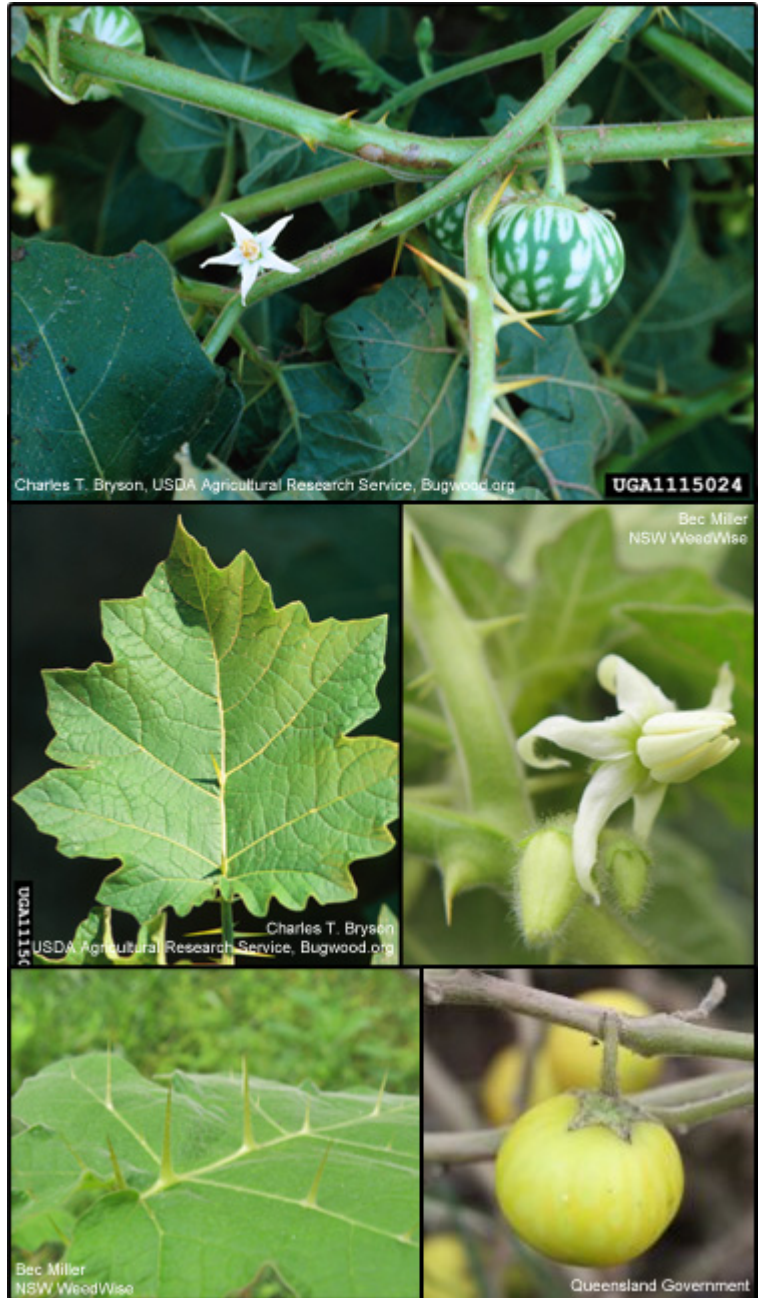

Tropical soda apple

Solanum viarum

Description

Currently a federally listed noxious weed in the United States.

Habit

Erect perennial growing 50-150 cm. high.

Leaves

Broadly ovate, up to 20 cm. long and 15 cm. wide, bluntly lobed, undulate edges; dark green in color, glossy above, duller below.

Stems

Shortly pubescent with recurved prickles up to 5mm. long.

Flowers

White in color, 1.5 cm. across, borne in clusters of 1-5 pedicels about 1 cm. long; distal flowers most often male. 3-5 mm. long sepals, white

corolla, narrow with reflexed petals, pale yellow

anthers.

Fruits and Seeds

Globose berry, mottled green when young, turning yellow when mature. 2-3 cm. across, contains up to 400 brown, flattened, discoid seeds, 2-3 mm. in diameter.

Habitat

Native to Brazil, Paraguay, Uruguay and Argentina. Can be found in pastures, citrus plantations, sugarcane and vegetable fields, turf fields and roadsides.

Reproduction

By seed and by shoots from its extensive root system. Capable of producing 40,000-50,000 seeds per plant.